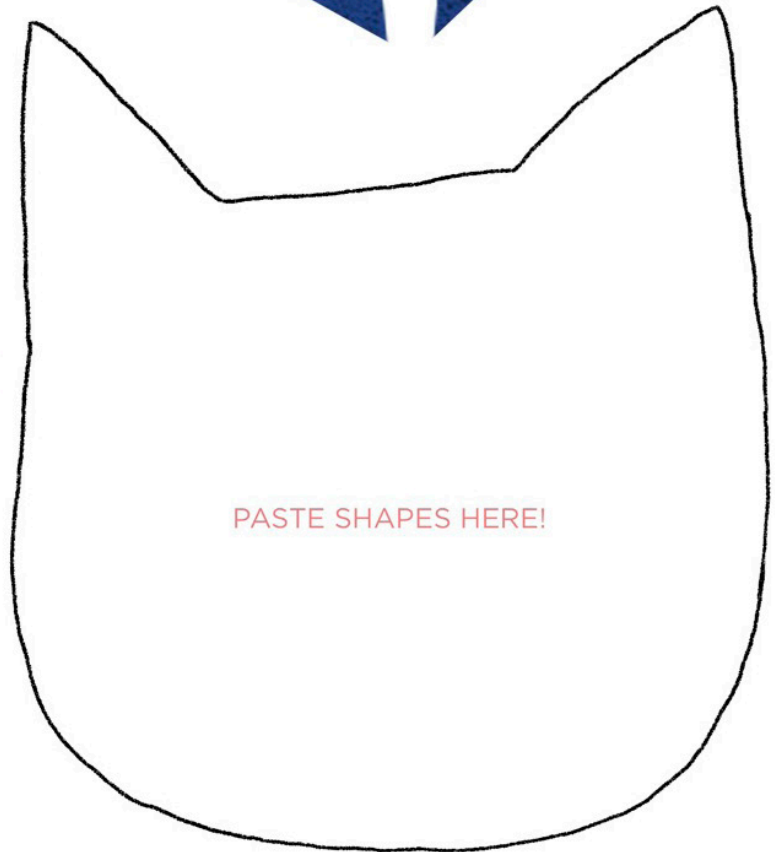

HOW DO YOU DRAW?

CUT PAPER CAT!

Using the example below, cut out each shape above and place them into the cat head outline. Once you have all the shapes placed correctly, use a glue stick to paste everything in place.

Use a black marker or crayon to draw the mouth, whiskers, and eyes.

PASTE SHAPES HERE!